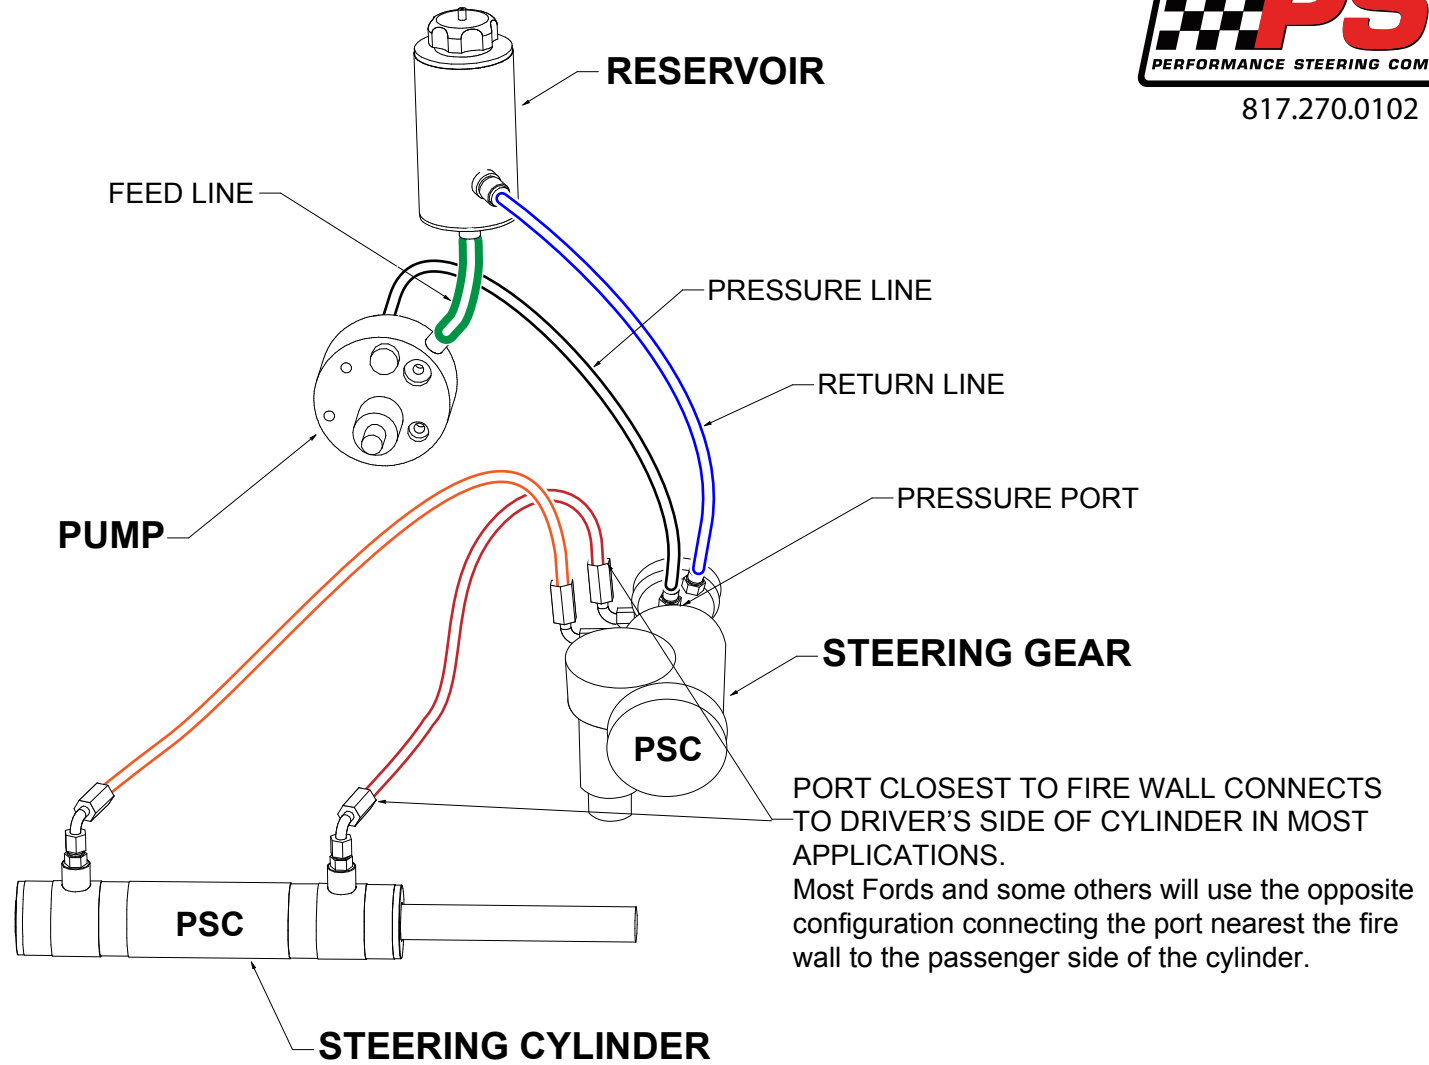

817.270.0102

HOSE ROUTING FOR STEERING GEAR BOX / CYLINDER APPLICATION